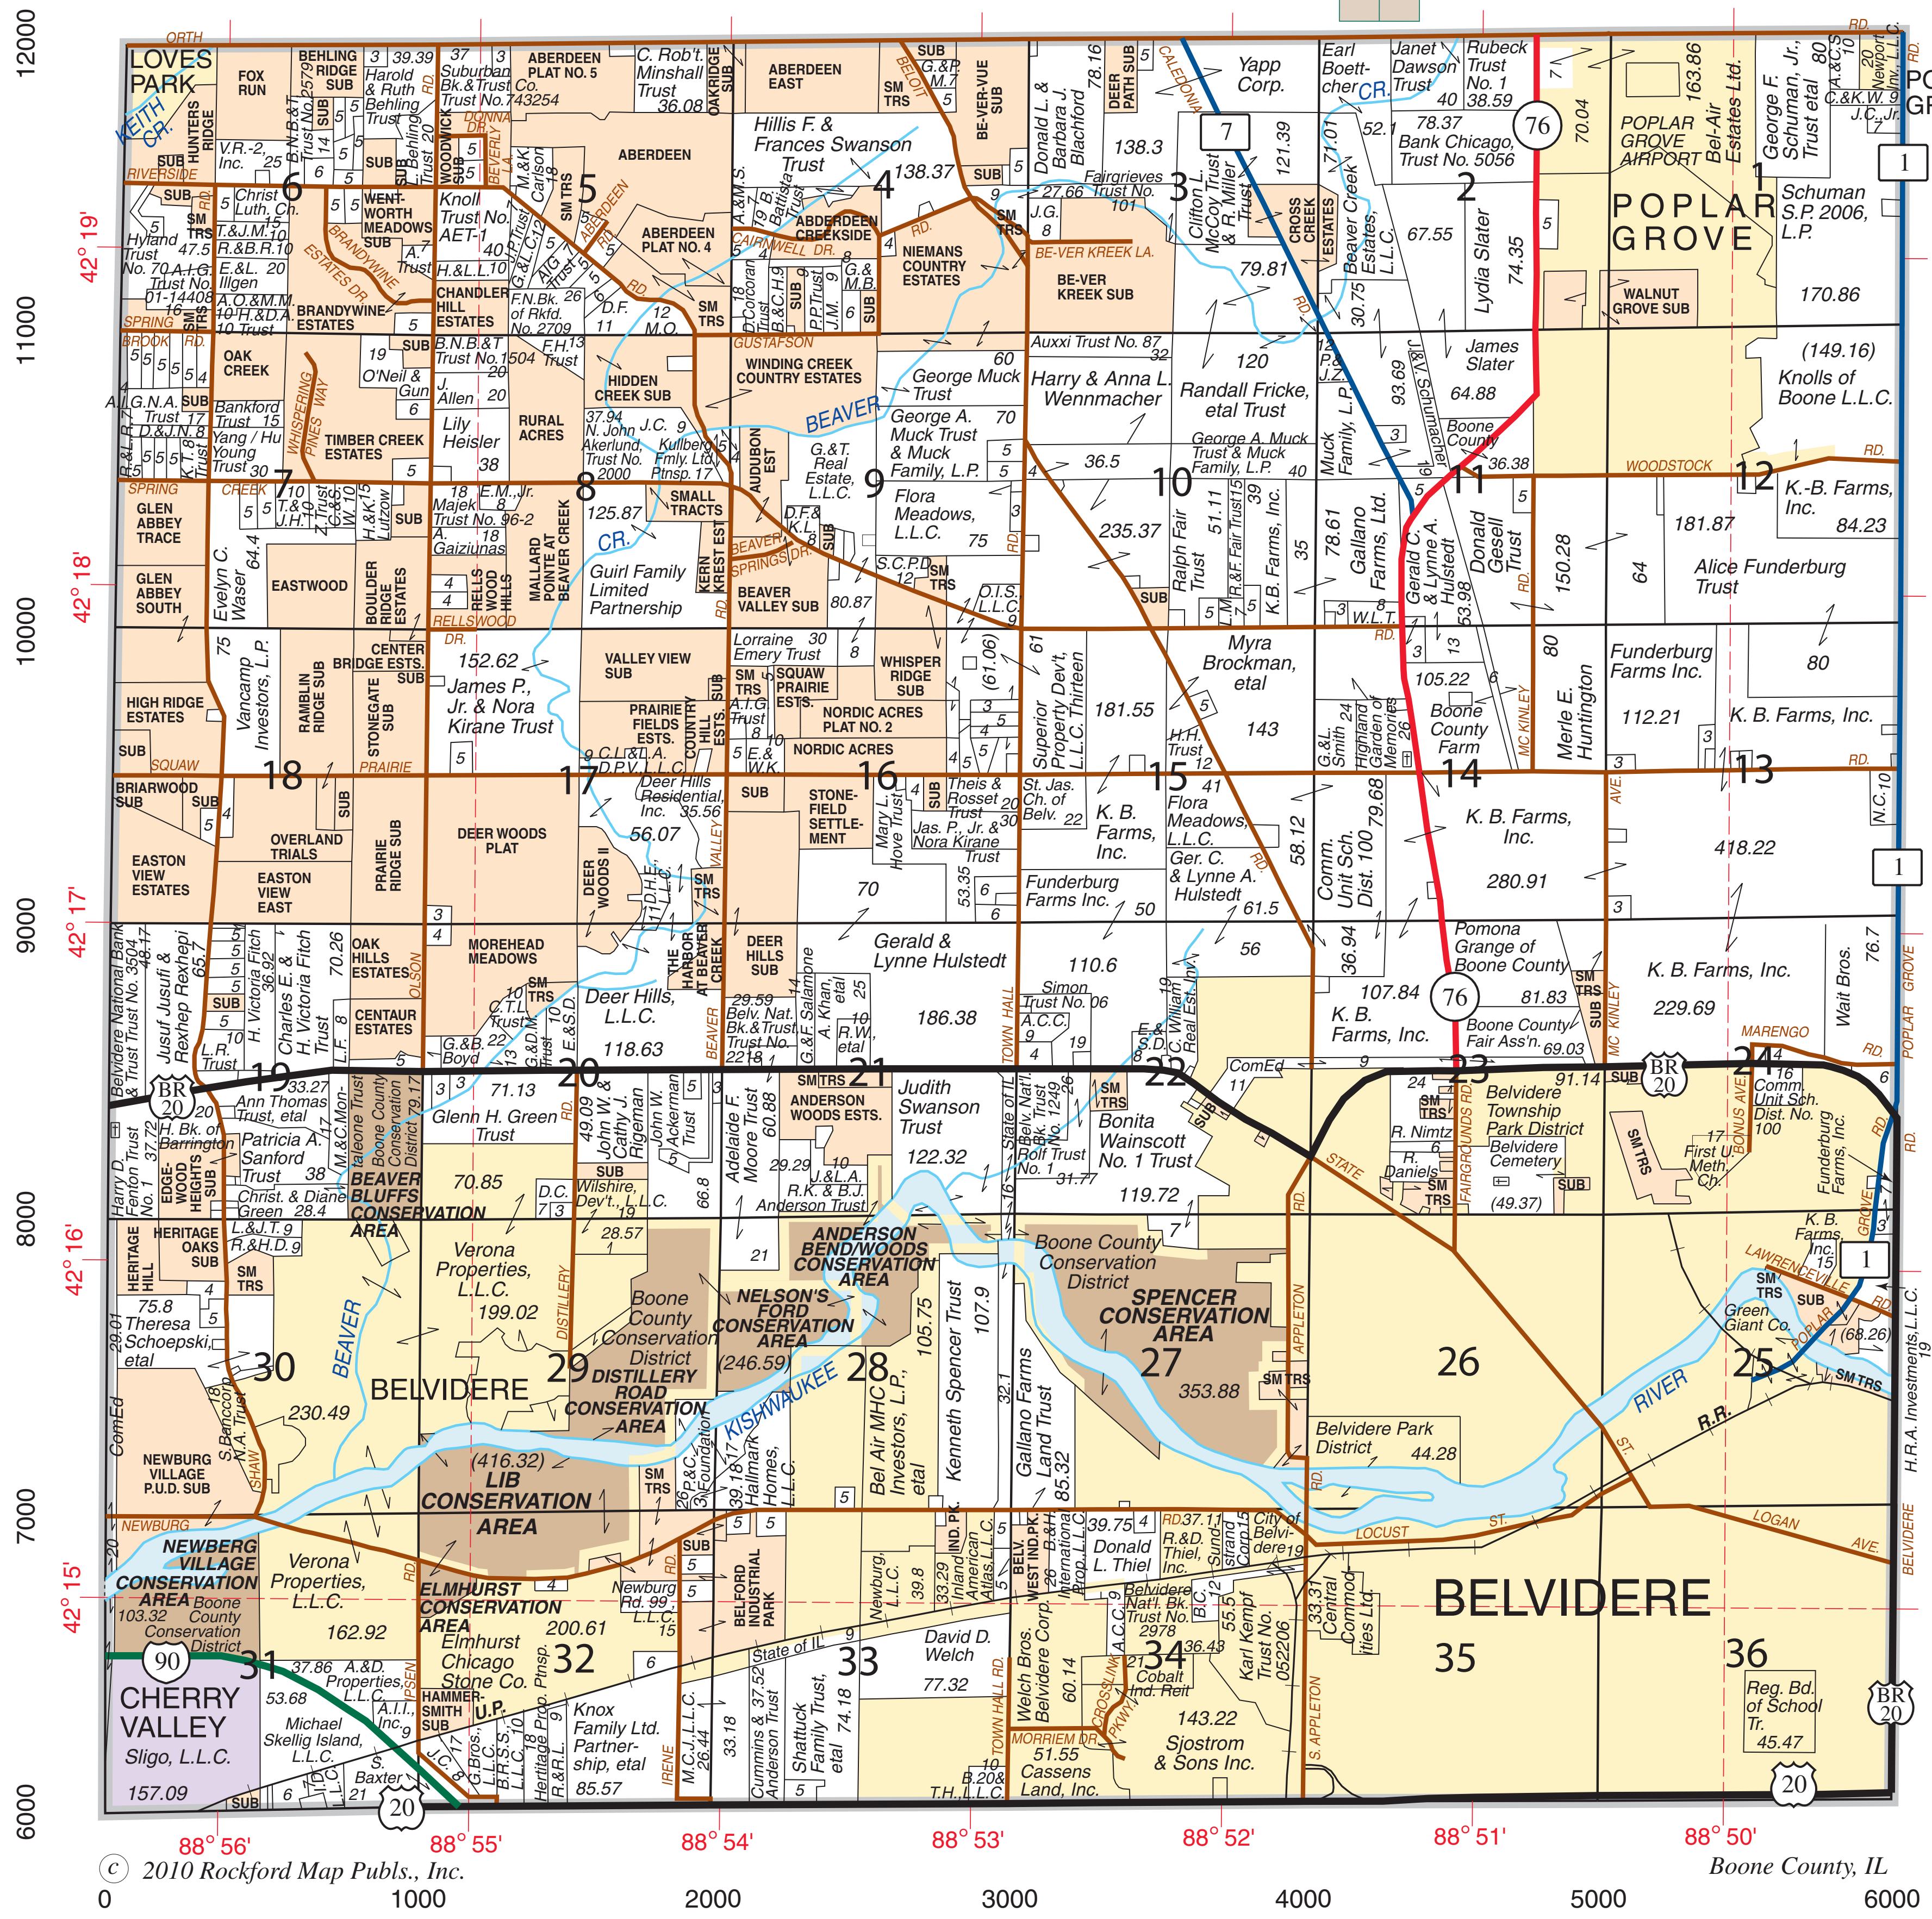

BELVIDERE

T.44N.-R.3E.

© 2010 Rockford Map Pubs., Inc.

0 1000 2000 3000 4000 5000 6000 Boone County, IL

SCALE:
3 INCHES EQUAL 1 MILE

P.O. Box 6126, Rockford, Illinois 61125-1126
1-800-321-1MAP (1627)
Phone: (815) 544-7440 Fax: (815) 544-7441
www.rockfordmap.com 42° 15' N, 88° 52' W